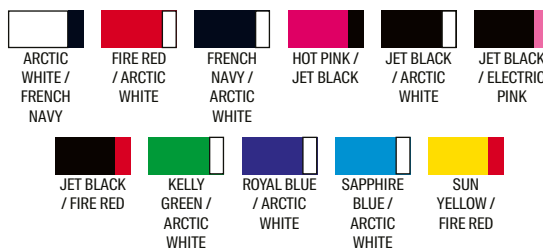

FEATURES:
Racer back style
Scoop neckline
Curved back hem for additional comfort
Inherent wicking and stretch fabric properties

Mens Fit JC008 Page 21
Shorts JC088 Page 80