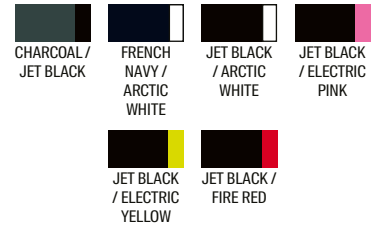

French Navy / Arctic White

JC036

GIRLIE COOL 1/2 ZIP SWEAT

Fabric: 87% Polyester /
13% Elastane

Weight: 280gsm Size: XS-XL

Perfect for working up a sweat inside and out! Our Cool 1/2 Zip Sweat offers full range of movement with feminine cut so you can push your limits further.