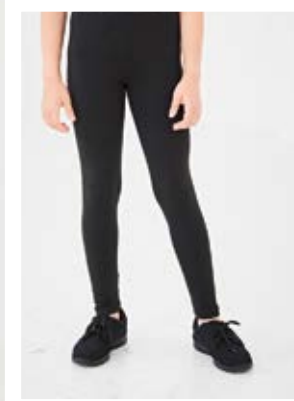

JC087J

KIDS COOL ATHLETIC PANT

Fabric: 87% Polyester / 13% Elastane
Weight: 280gsm Size: XS-XL

Perfect for any sporting activity, the full length athletic pant has deep smooth elasticated waistband providing support and comfort.

JET BLACK

1. **FEATURES:**
   Flat-lock stitching detail
   Elasticated smooth waistband
   Flat seams for less irritation
   Full length for a sleek finish

4 WAY STRETCH

QUICK DRY

WICKING

LIGHTWEIGHT

40+ UPF

Womens Fit JC087 Page 78
Vest JC027 Page 59

JC086J

GIRLS COOL CAPRI

Fabric: 87% Polyester / 13% Elastane
Weight: 280gsm Size: XS-XL

These 3/4 length capri leggings are equally perfect for any sports class or casual wear.

JET BLACK

1. **FEATURES:**
   Flat-lock stitching detail
   Elasticated smooth waistband
   Flat seams for less irritation
   Hidden inner front pocket

4 WAY STRETCH

QUICK DRY

WICKING

LIGHTWEIGHT

40+ UPF

Womens Fit JC086 Page 79
T-Shirt JC001J Page 87