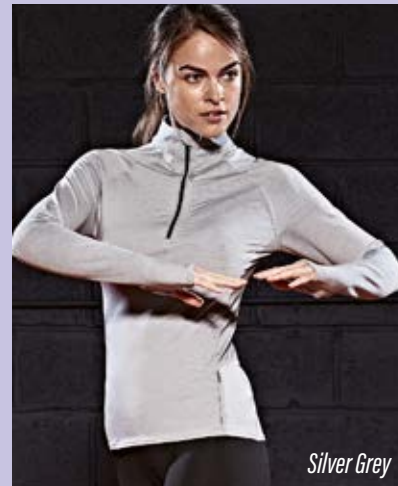

JC035

GIRLIE COOL-FLEX 1/2 ZIP TOP

Fabric: 87% Polyester
/ 13% Elastane

Weight: 280gsm Size: XS-XL

NEW
STYLE

For when you need more protection to maximise your performance, the Girlie Cool-Flex Long Sleeve top is perfect as a base or mid layer.

FRENCH NAVY

JET BLACK

SILVER GREY

FEATURES:

- Active fit with reflective details
- Raglan sleeve for ease of movement
- 1/2 zip with stand up collar for ventilation
- Chin guard for protection

4 WAY STRETCH

QUICK DRY

WICKING

LIGHTWEIGHT

REFLECTIVE

Mens Fit JC030 Page 30
Leggings JC070 Page 74