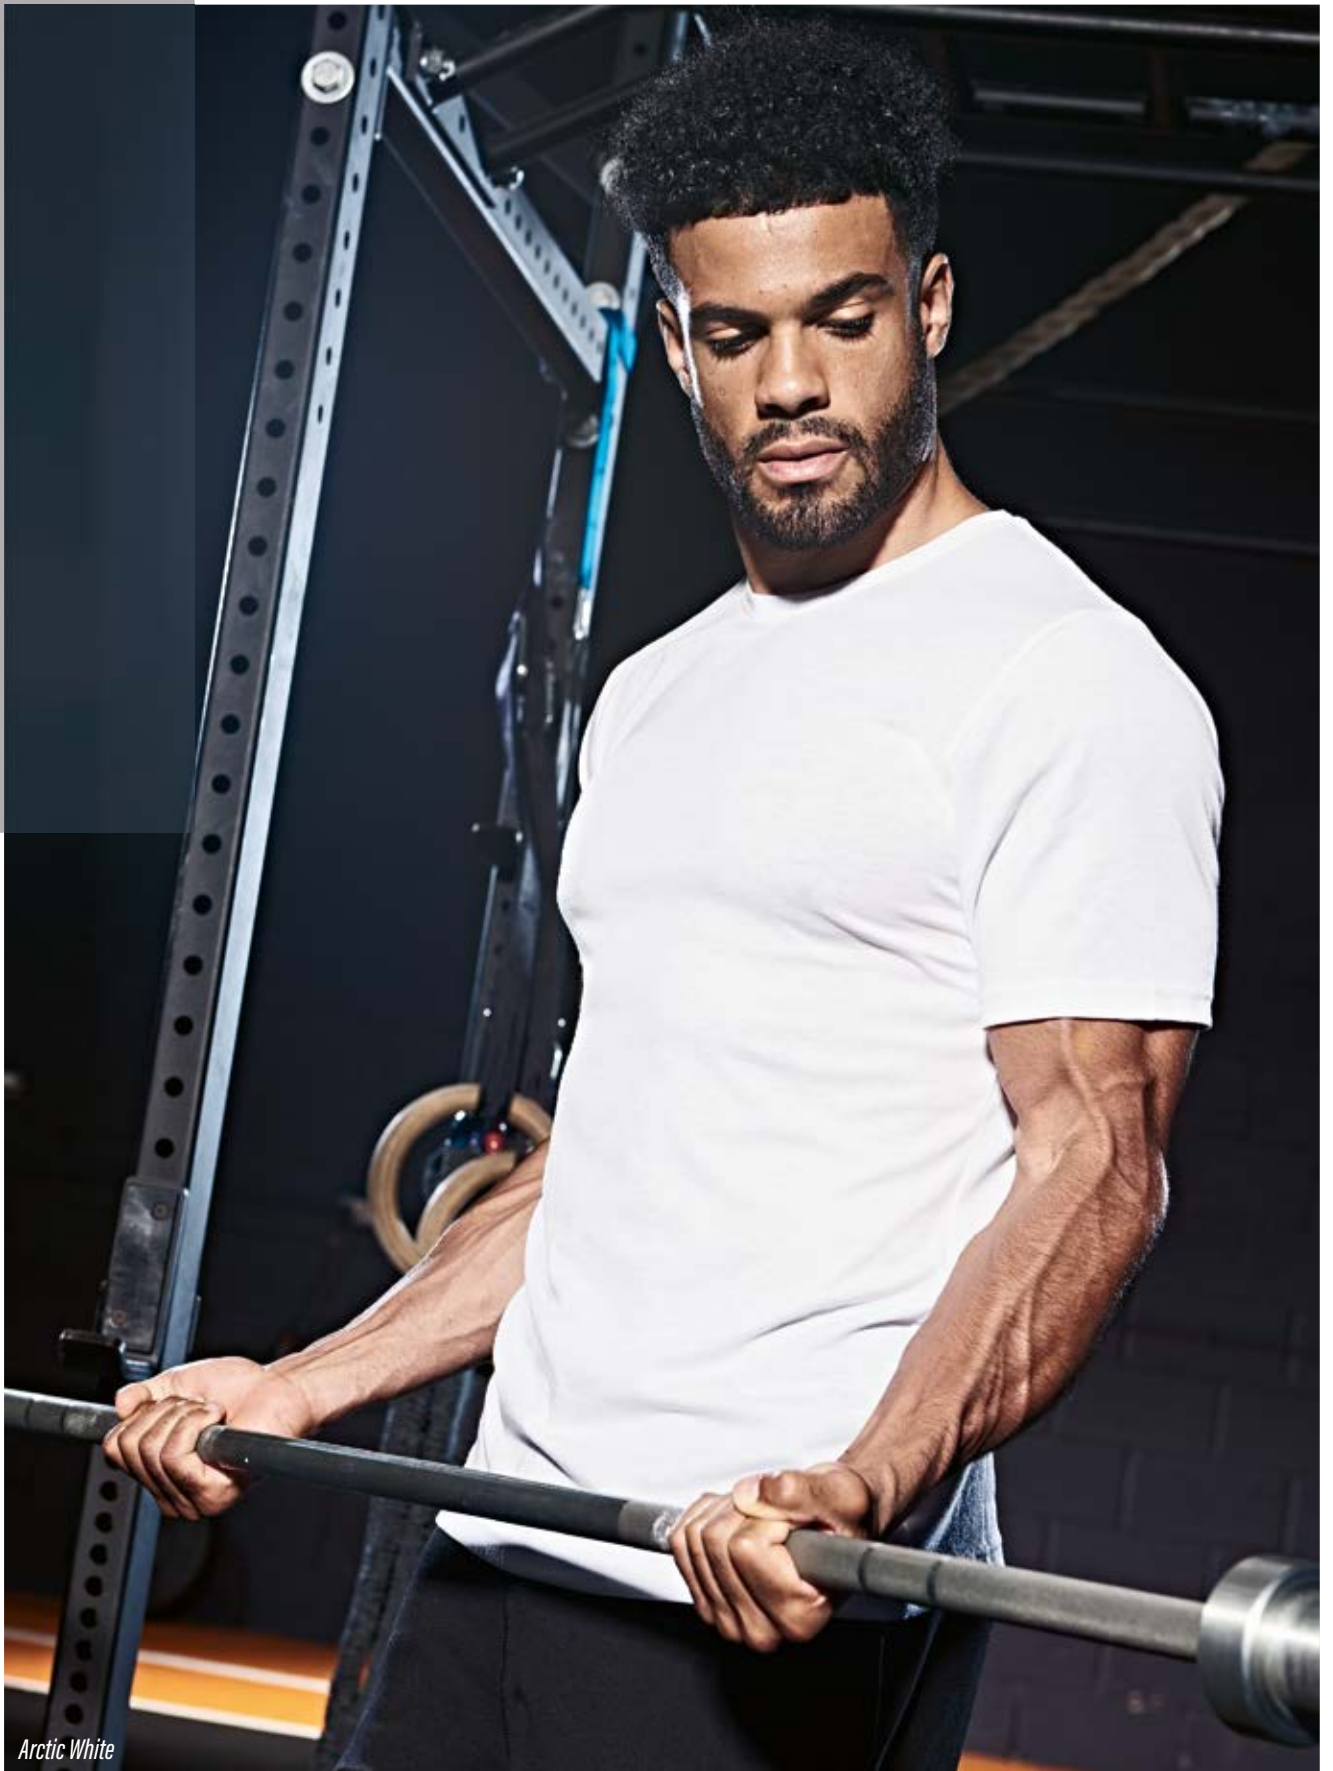

Self-fabric taped back neck

Twin needle stitching detail

2 WAY STRETCH

QUICK DRY

WICKING

LIGHTWEIGHT

Arctic White

Charcoal