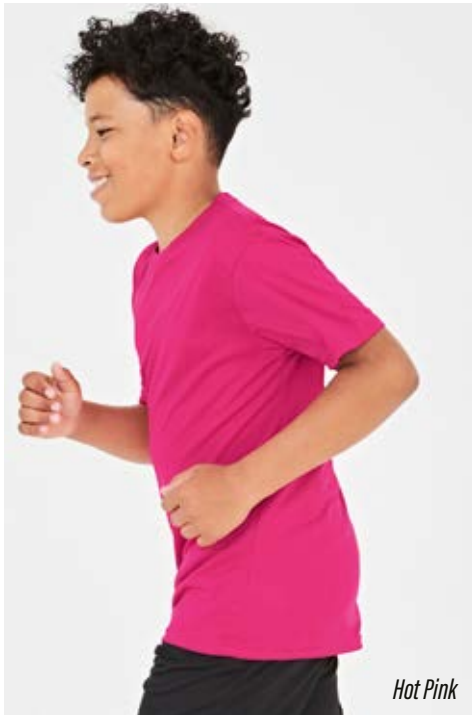

Hot Pink

JC020J

KIDS COOL SMOOTH T

Fabric: 100% Polyester
Weight: 135gsm Size: XS-XL

**Sports day never looked so good!
Our Kids Cool Smooth T is bright
and bold, with a relaxed fit to help
you beat the rest!**

FEATURES:
Relaxed fit
Lightweight smooth performance fabric
Set in sleeves
Inherent stretch fabric properties

Mens Fit JC020 Page 15
Womens Fit JC005 Page 50
Shorts JC080J Page 92