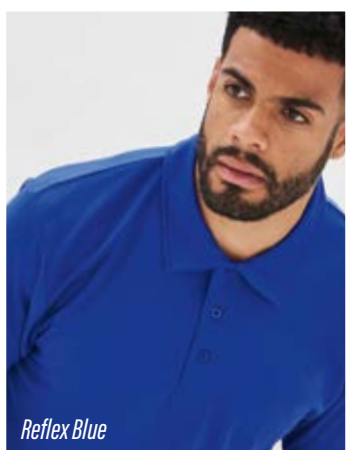

JC040

COOL POLO

Fabric: 100% Polyester
Weight: 140gsm Size: S-5XL

Our classic polo has been engineered to be understated yet high performing, allowing you to make the most of your sporting activity.

FEATURES:

Relaxed fit
Lightweight textured performance fabric
Twin needle stitching detail
Inherent wicking and stretch fabric properties

2 WAY STRETCH QUICK DRY WICKING

LIGHTWEIGHT 40+ UPF

Womens Fit JC045 Page 64

Kids Fit JC040J Page 91

Shorts JC089 Page 43