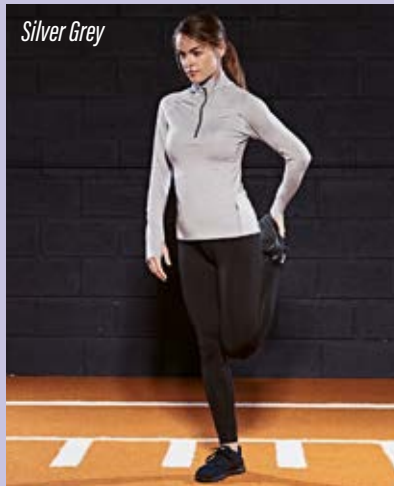

JC035

GIRLIE COOL-FLEX 1/2 ZIP TOP

Fabric: 87% Polyester
/ 13% Elastane

Weight: 280gsm Size: XS-XL

NEW
STYLE

For when you need more protection to maximise your performance, the Girlie Cool-Flex Long Sleeve top is perfect as a base or mid layer.

FRENCH NAVY

JET BLACK

SILVER GREY

FEATURES:

- Active fit with reflective details
- Raglan sleeve for ease of movement
- 1/2 zip with stand up collar for ventilation
- Chin guard for protection

4 WAY STRETCH

QUICK DRY

WICKING

LIGHTWEIGHT

REFLECTIVE

Mens Fit JC030 Page 30
Leggings JC070 Page 74