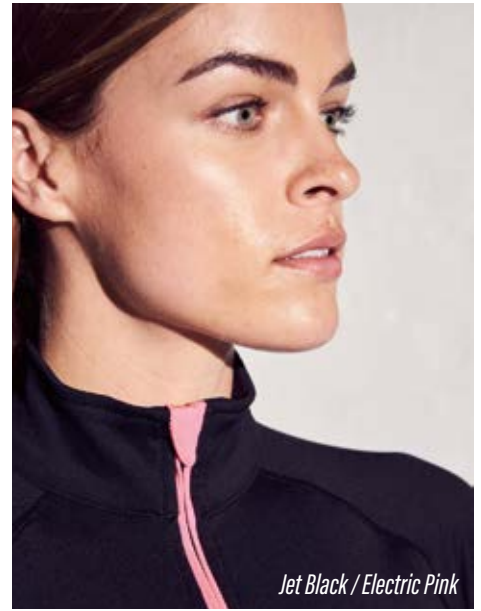

Jet Black / Electric Pink