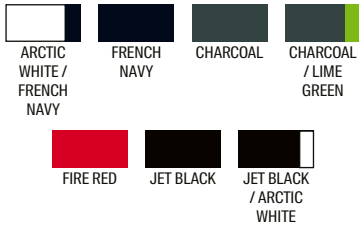

JC089

COOL PANEL SHORTS

Fabric: 100% Polyester
Weight: 140gsm Size: S-XXL

Stand out in your workout,
athletic training or sports
practice with these long line
performance shorts.