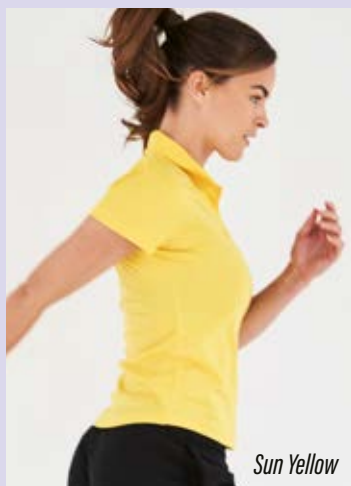

HARD WORK PAYS OFF

Sun Yellow